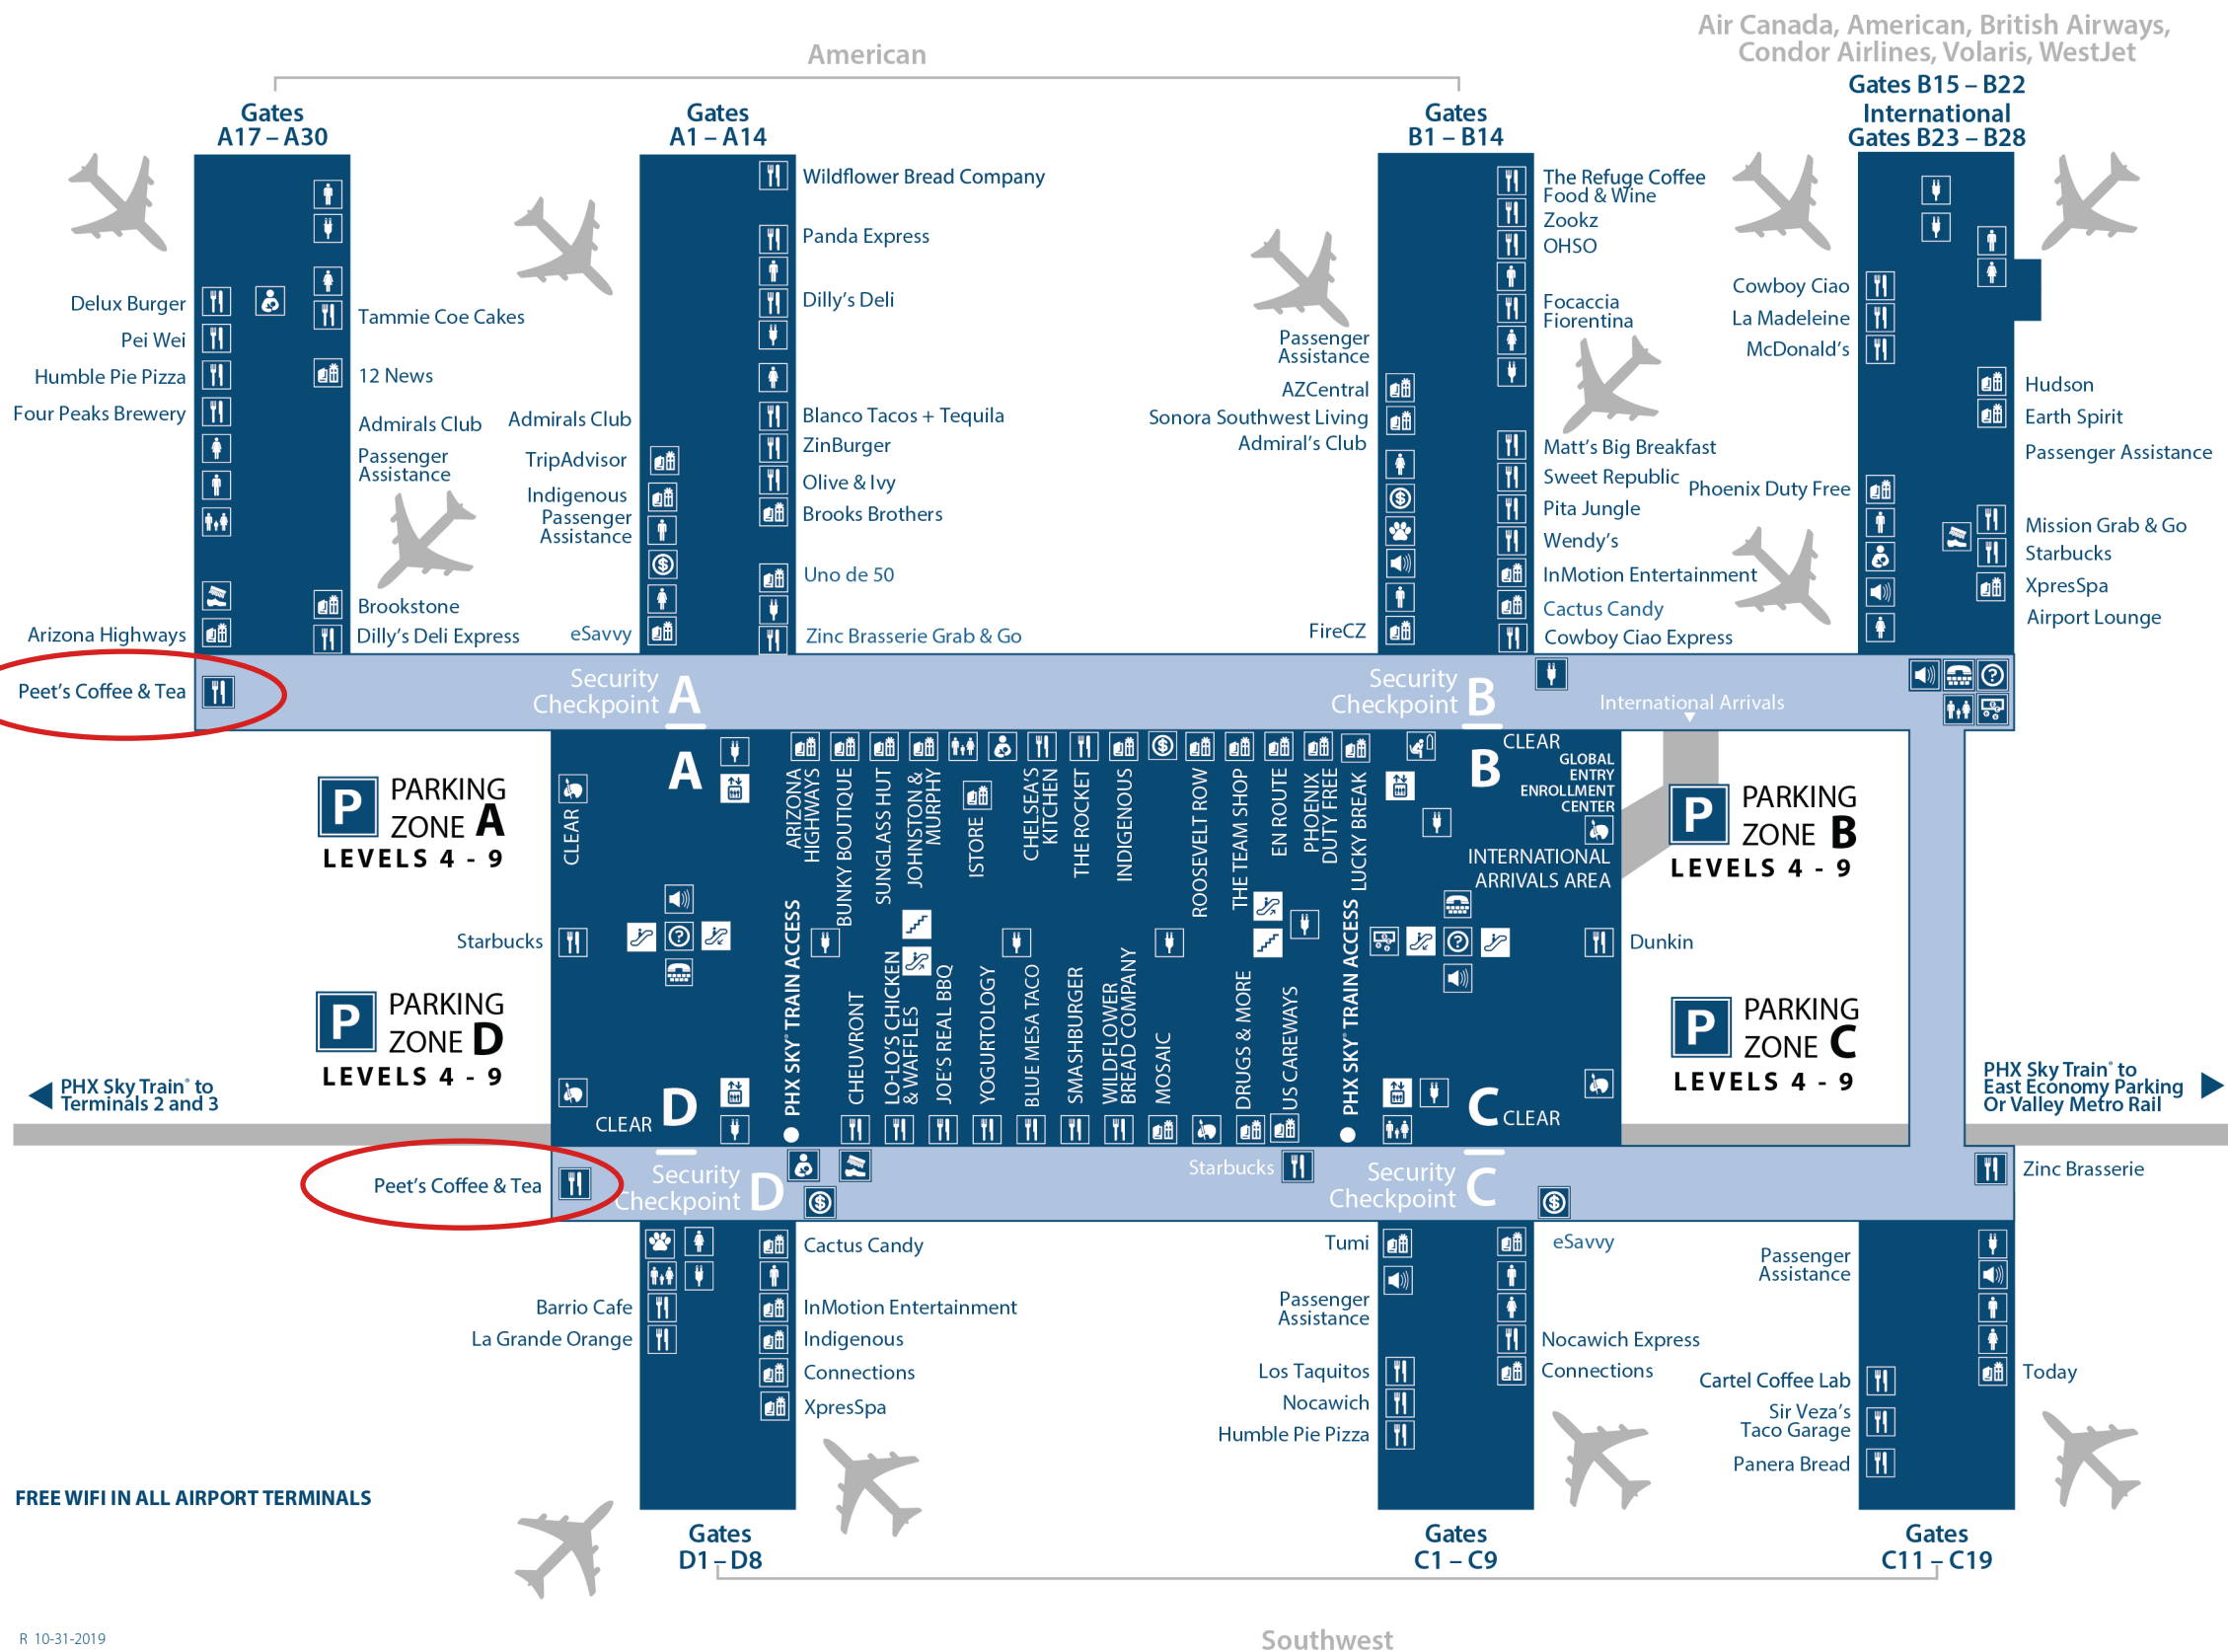

# TERMINAL 4

## LEVEL 3, GATES, RESTAURANTS & SHOPS

- Animal Relief Area
- ATM
- Compassion Corner
- Charging Station
- Currency Exchange
- Family Restroom
- Information Counter
- Men's Restroom
- Nursing Room
- Paging Assistance Location
- Parking
- Phoenix Airport Museum Exhibits
- Phx Sky Train Access
- Restaurant
- Shoe Shine Station
- Shopping
- TTY/Video Relay Service
- Women's Restroom
- Moving Walkway
- Elevator
- Escalator
- Escalator, Down
- Escalator, Up